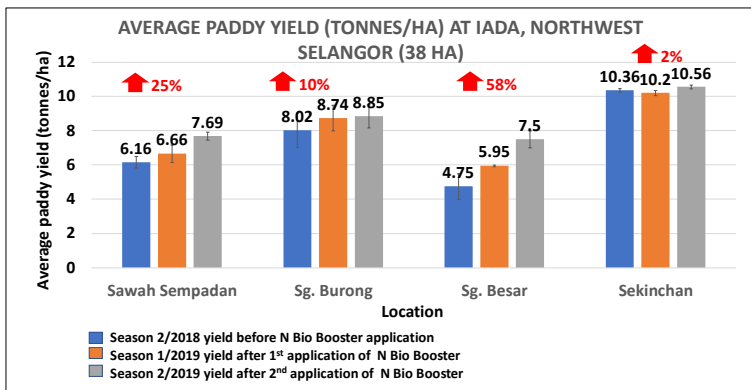

FIELD APPLICATION OF N BIO BOOSTER

Farmers who obtained an increase in paddy yields in season 1/2020