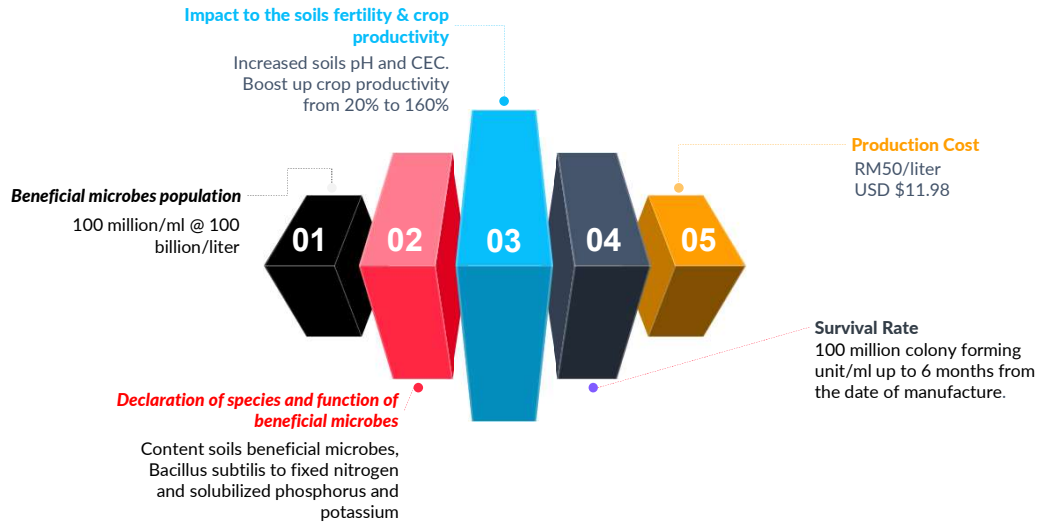

REALSTRONG N BIO BOOSTER

ENHANCE OF PLANT NUTRIENT UPTAKE

Nor Fadilah Abd Halim¹

¹Soil Science, Water and Fertilizer Research Centre

Malaysian Agricultural Research & Development Institute (MARDI), MARDI Headquarters, Persiaran MARDI-UPM, 43400 Serdang, Selangor

*e-mail: fadila75@mardi.gov.my