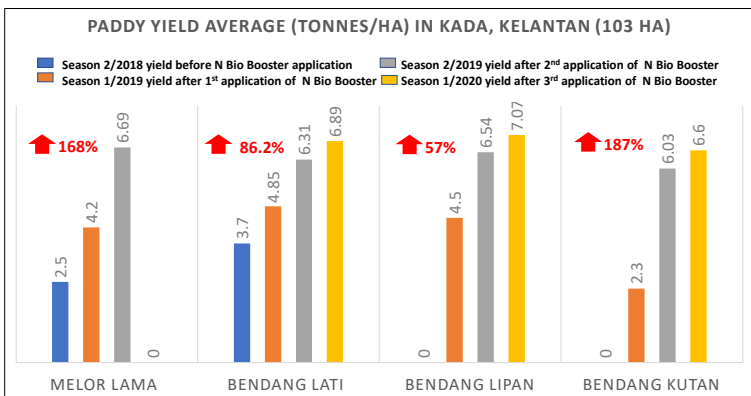

FIELD APPLICATION OF N BIO BOOSTER

Farmers who obtained an increase in paddy yields in season 1/2020